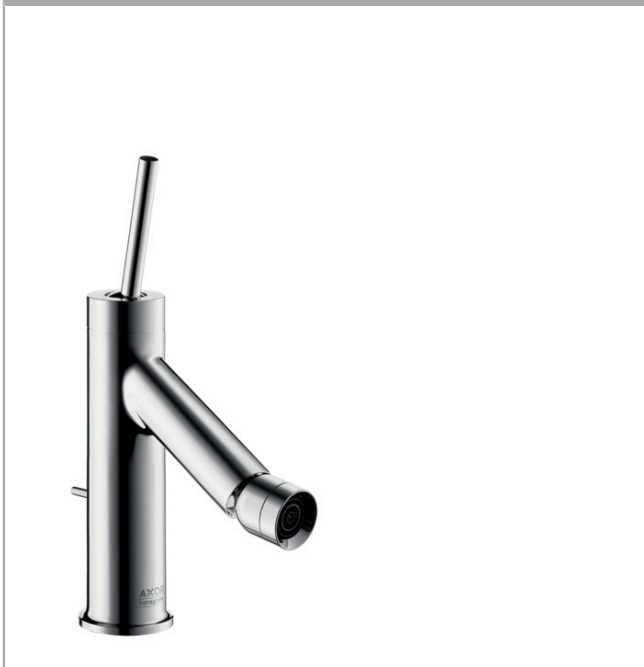

AXOR Starck
Single lever bidet mixer with pin handle and pop-up waste set
 Surfaces: **Chrome** Article Number: **10211000**

Description

product features

- consists of: single lever bidet mixer, waste set
- projection 111 mm
- aerator with ball pivot
- normal spray
- flow rate at 3 bar: 7.2 l/min
- joystick ceramic cartridge
- suitable for continuous flow water heaters
- pop-up waste set G 1¼
- connection dimension: DN15

Technology

Product image

Scale drawing

Flowchart