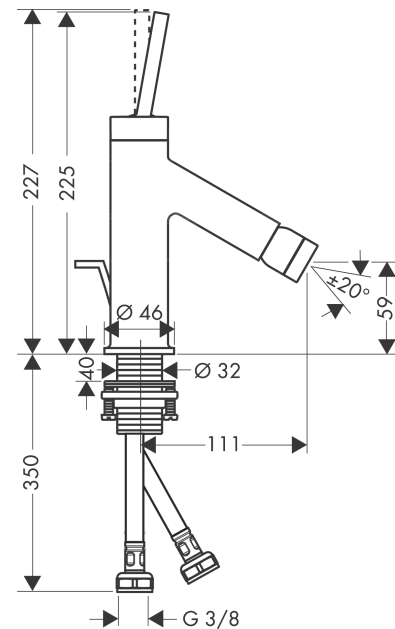

AXOR Starck
Single lever bidet mixer with pin handle and pop-up waste set
 Surfaces: **Chrome** Article Number: **10211000**

Description

product features

- consists of: single lever bidet mixer, waste set
- projection 111 mm
- aerator with ball pivot
- normal spray
- flow rate at 3 bar: 7.2 l/min
- joystick ceramic cartridge
- suitable for continuous flow water heaters
- pop-up waste set G 1¼
- connection dimension: DN15

Technology

Product image

Scale drawing

Flowchart